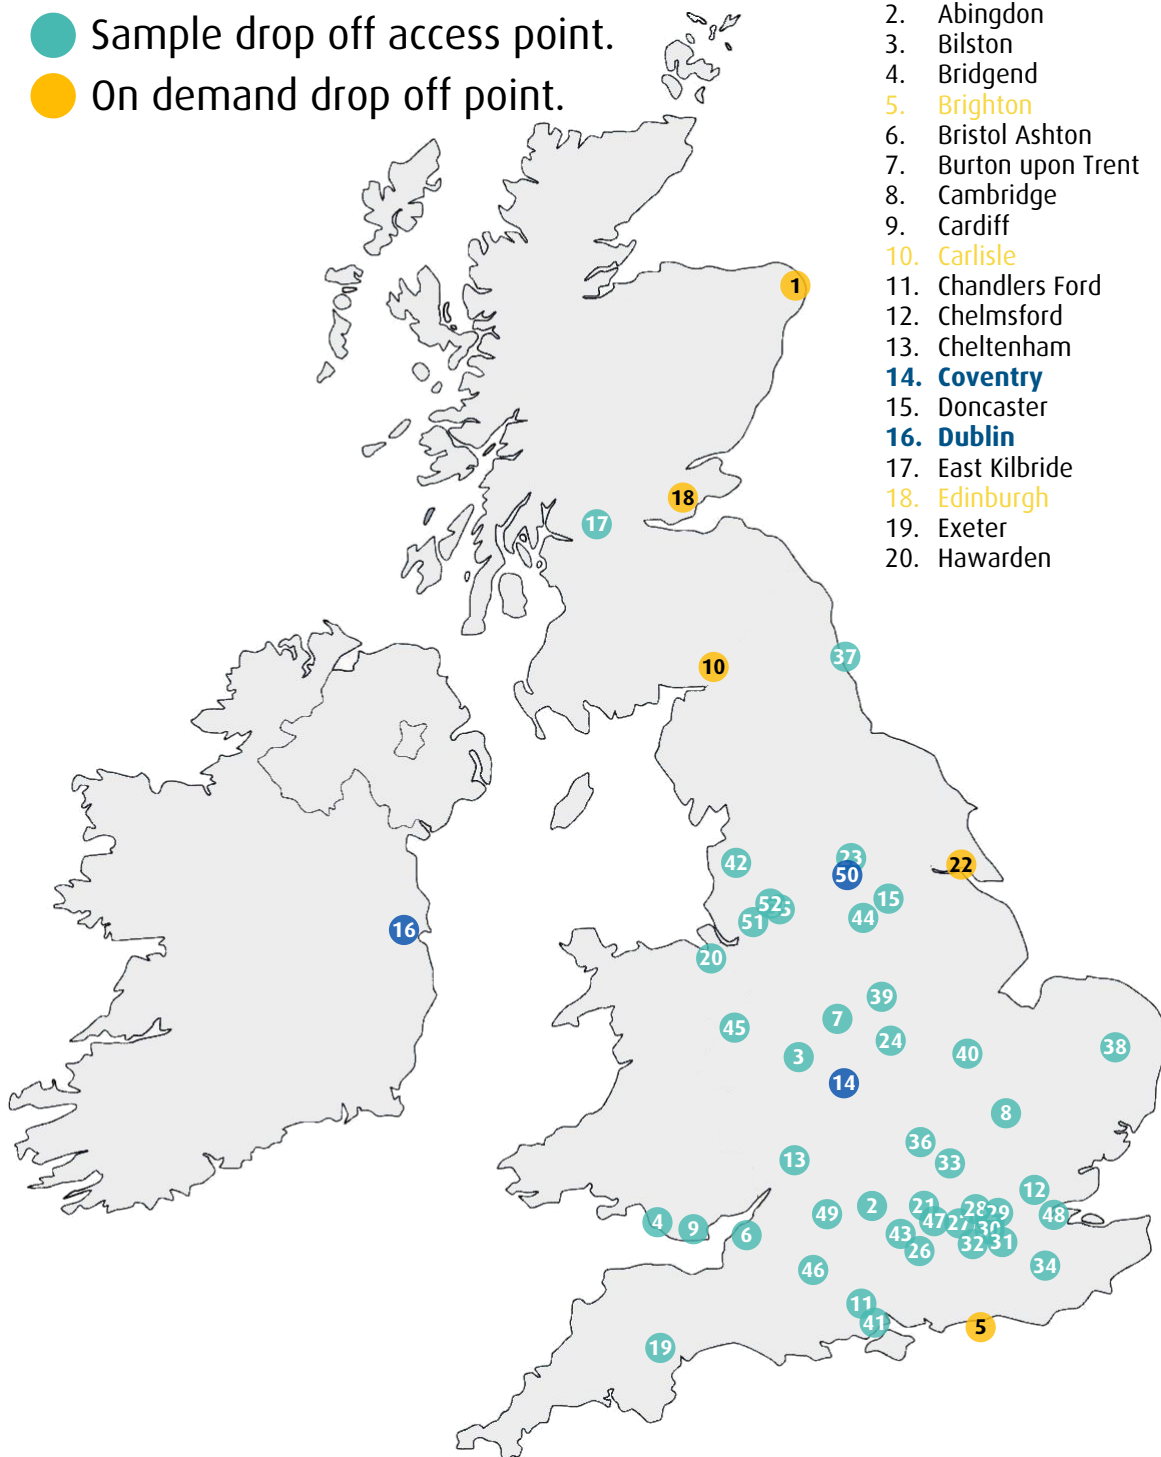

# SAMPLE DROP-OFF Access Points

- Laboratory or business center.
- Sample drop off access point.
- On demand drop off point.

- |                      |                        |
|----------------------|------------------------|
| 1. Aberdeen          | 21. High Wycombe       |
| 2. Abingdon          | 22. Hull               |
| 3. Bilston           | 23. Leeds              |
| 4. Bridgend          | 24. Leicester          |
| 5. Brighton          | 25. London - Bow       |
| 6. Bristol Ashton    | 26. London - Camberley |
| 7. Burton upon Trent | 27. London - Ealing    |
| 8. Cambridge         | 28. London - Finchley  |
| 9. Cardiff           | 29. London - Ilford    |
| 10. Carlisle         | 30. London - New Cross |
| 11. Chandlers Ford   | 31. London - Orpington |
| 12. Chelmsford       | 32. London - Sutton    |
| 13. Cheltenham       | 33. Luton              |
| 14. Coventry         | 34. Maidstone          |
| 15. Doncaster        | 35. Manchester         |
| 16. Dublin           | 36. Milton Keynes      |
| 17. East Kilbride    | 37. Newcastle          |
| 18. Edinburgh        | 38. Norwich            |
| 19. Exeter           | 39. Nottingham         |
| 20. Hawarden         | 40. Peterborough       |
|                      | 41. Portsmouth         |
|                      | 42. Preston            |
|                      | 43. Reading            |
|                      | 44. Rotherham          |
|                      | 45. Shrewsbury         |
|                      | 46. Shrewton           |
|                      | 47. Slough             |
|                      | 48. Southend           |
|                      | 49. Swindon            |
|                      | 50. Wakefield          |
|                      | 51. Warrington         |
|                      | 52. Worsley            |